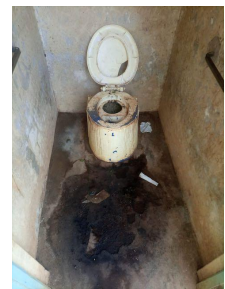

## Water, Sanitation and Handwashing for Primary School Kids, Homa Bay, Kenya

The project will drill borehole wells at Rawinji and St Charles Kauko Primary Schools to serve the students and the surrounding communities and improve sanitation in the two schools by providing new toilets and hand wash areas.

Rotary Club (RC) Oakland and RC Kisumu created surface wells in these communities three years ago. Demand now outstrips water supply.

The communities requested help replacing the surface wells by drilling borehole wells within the school grounds. The schools also need more and safer toilets. There are only four unsanitary pit toilets for 690 girls and 750 boys.

Students and the community will be trained in sanitation.

Students must collect water daily which interferes with their studies, and there are no handwashing stations.

In addition to the 1,500 students, two ATM-type water dispensing points will be built to supply the surrounding communities. The money necessary to