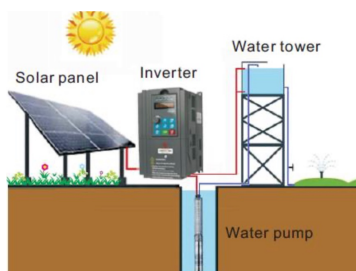

Students and the community will be trained in sanitation.

Students must collect water daily which interferes with their studies, and there are no handwashing stations.

In addition to the 1,500 students, two ATM-type water dispensing points will be built to supply the surrounding communities. The money necessary to

sustain the system will be paid via residents' secure, m-pesa mobile phone banking accounts, universal in Kenya. Community members will be trained to maintain the project. The wells and their finances will be managed by a committee composed of school administrators and elected community members.