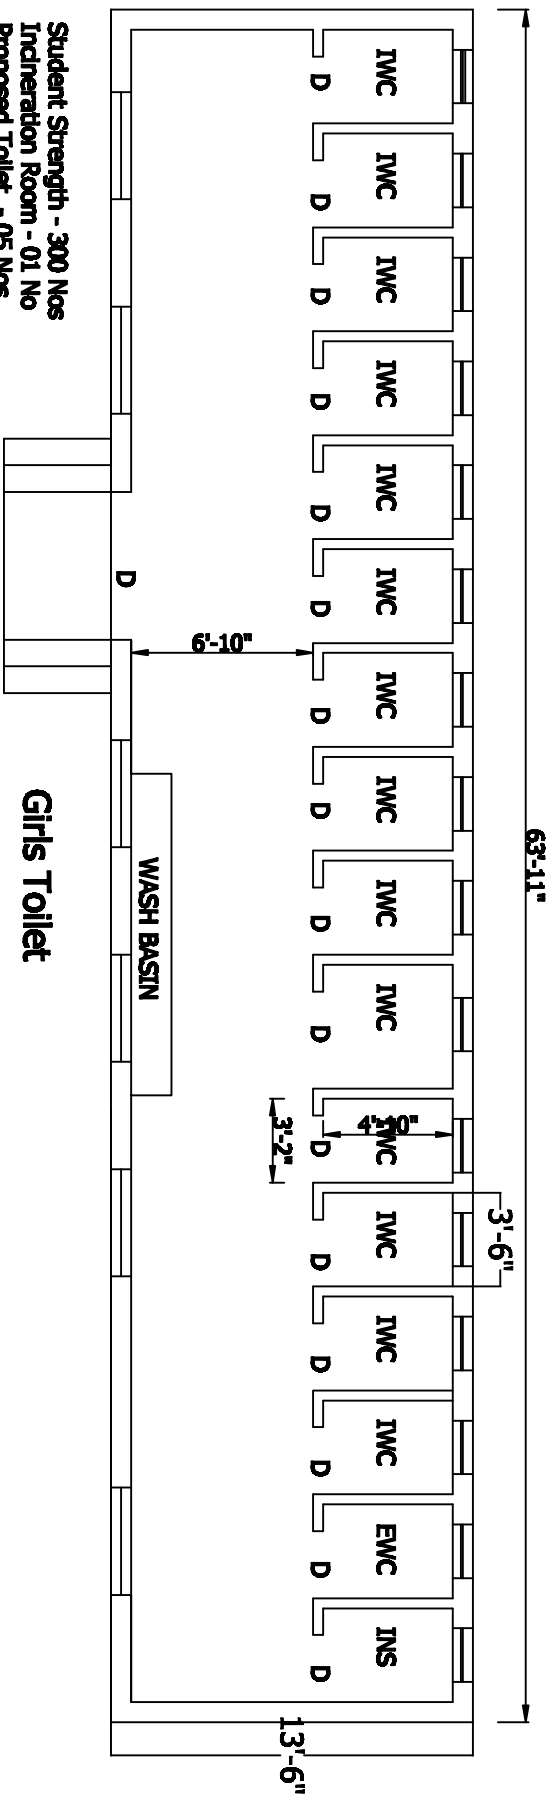

Proposed Toilet Block For MDT Hindu School at Tirumelveli

- Student Strength - 300 Nos
- Incineration Room - 01 No
- Proposed Toilet - 05 Nos.
- Proposed Wash Basin - 05 Nos.
- Proposed Indian Water Closet - 04 Nos.
- Proposed European Water Closet - 01 Nos.