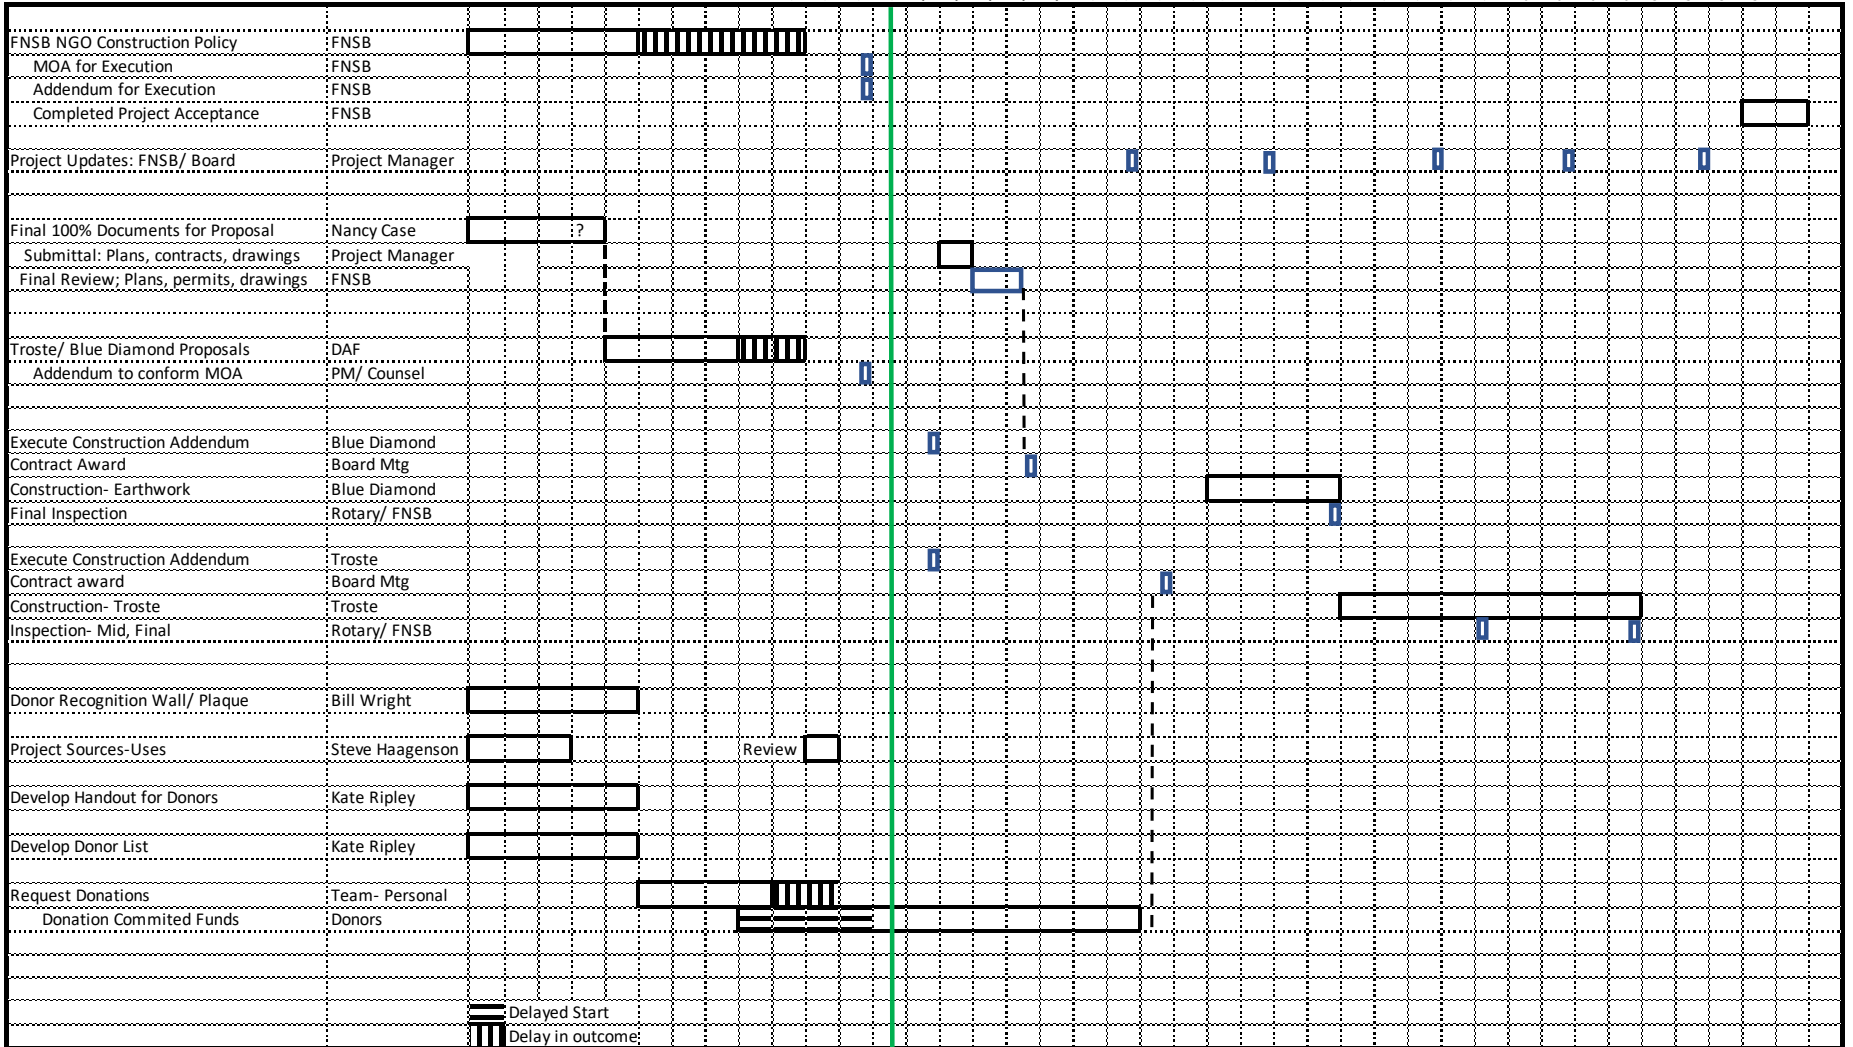

Rotary Pathway Playground

March 29, 2023

1/1/2023 1/8/2023 1/15/2023 1/22/2023 1/29/2023 2/5/2023 2/12/2023 2/19/2023 2/26/2023 3/5/2023 3/12/2023 3/19/2023 3/26/2023 4/2/2023 4/9/2023 4/16/2023 4/23/2023 4/30/2023 5/7/2023 5/14/2023 5/21/2023 5/28/2023 6/4/2023 6/11/2023 6/18/2023 6/25/2023 7/2/2023 7/9/2023 7/16/2023 7/23/2023 7/30/2023 8/6/2023 8/13/2023 8/20/2023 8/27/2023 9/3/2023 9/10/2023 9/17/2023 9/24/2023 10/1/2023 10/8/2023

Delayed Start  
 Delay in outcome: