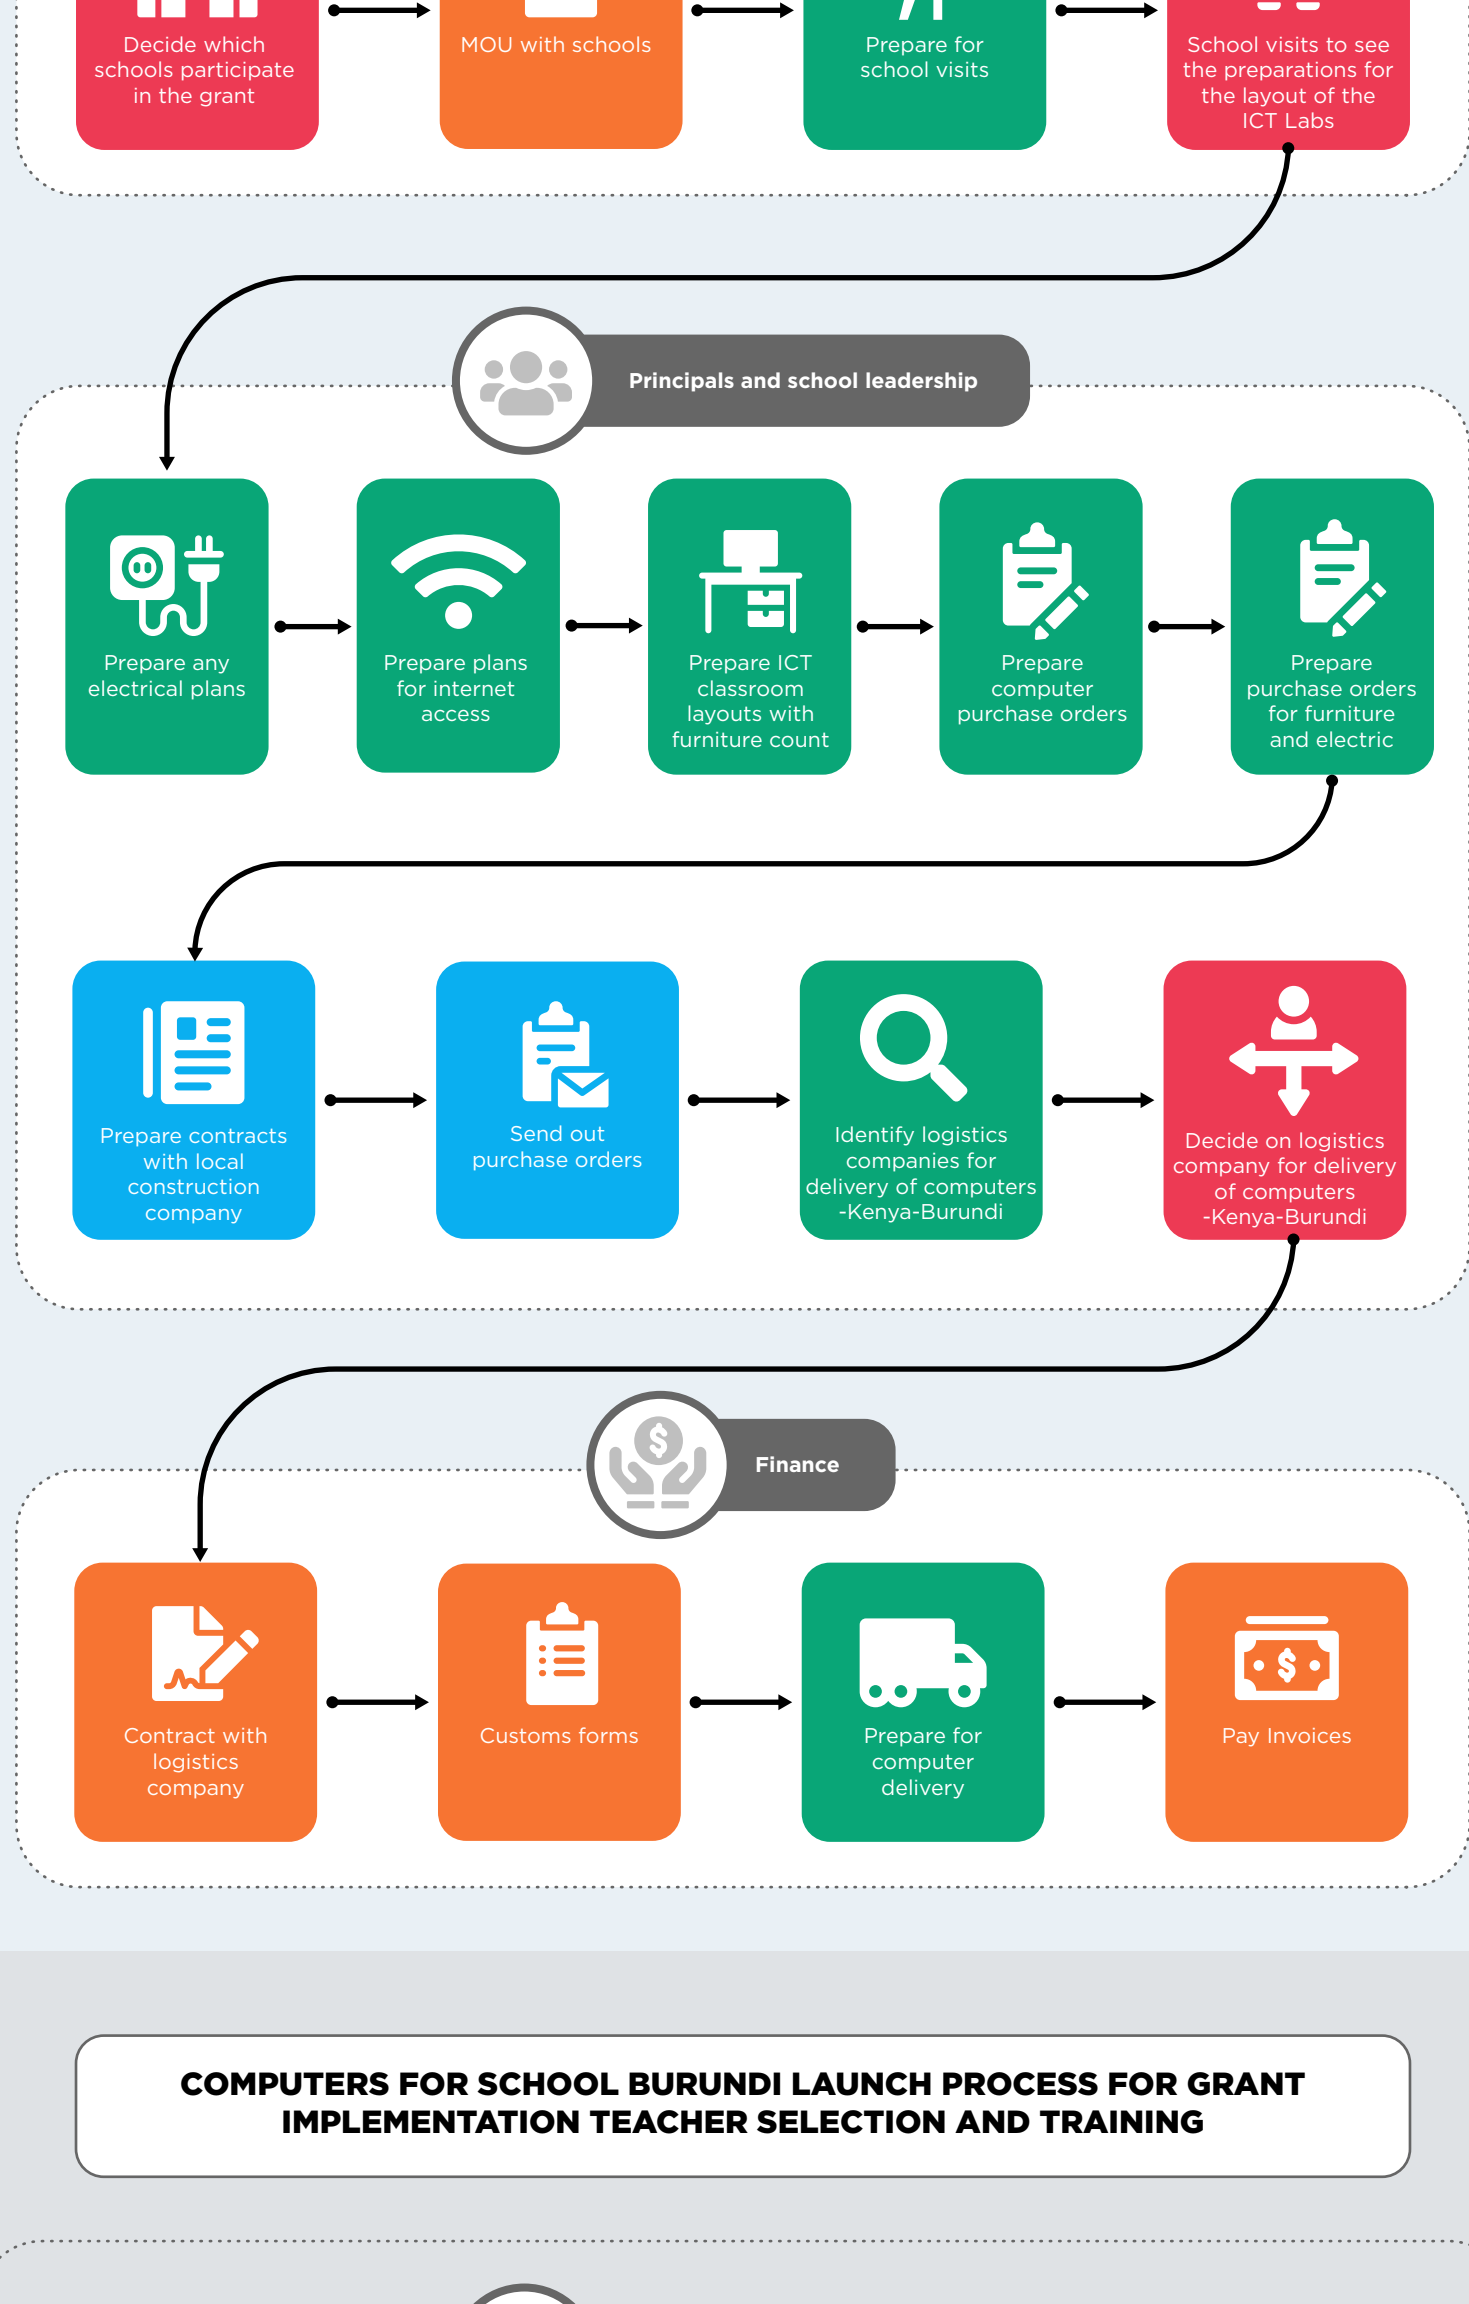

# COMPUTERS FOR SCHOOLS BURUNDI

## PROCESS CHART PREPARED BY PROF. JASMIN COWIN, Ed.D. COMPUTERS FOR SCHOOLS BURUNDI LAUNCH PROCESS FOR GRANT IMPLEMENTATION: PROCUREMENT

### LOWER GRADES