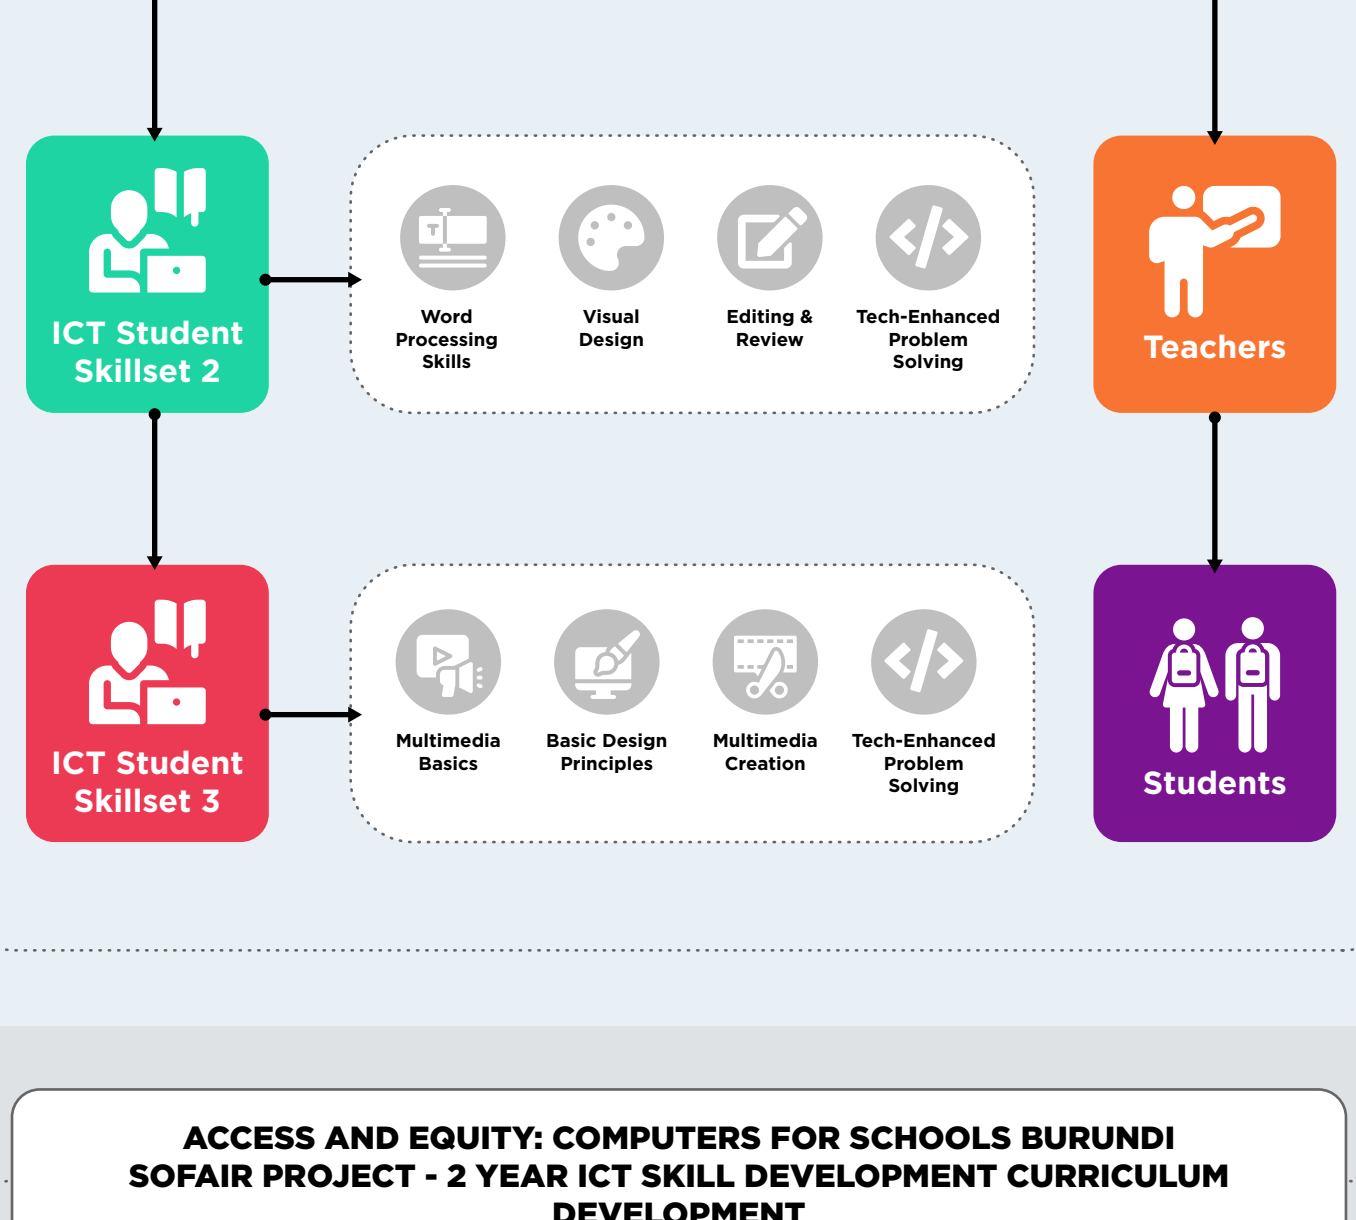

## COMPUTERS FOR SCHOOL BURUNDI LAUNCH PROCESS FOR GRANT IMPLEMENTATION TEACHER SELECTION AND TRAINING

TEACHERS

COMMUNITY

## CURRICULUM IMPLEMENTATION FOR ACCESS AND EQUITY: COMPUTERS FOR SCHOOLS BURUNDI SOFAIR PROJECT - 2 YEAR ICT SKILL DEVELOPMENT CURRICULUM DEVELOPMENT

### LOWER GRADES