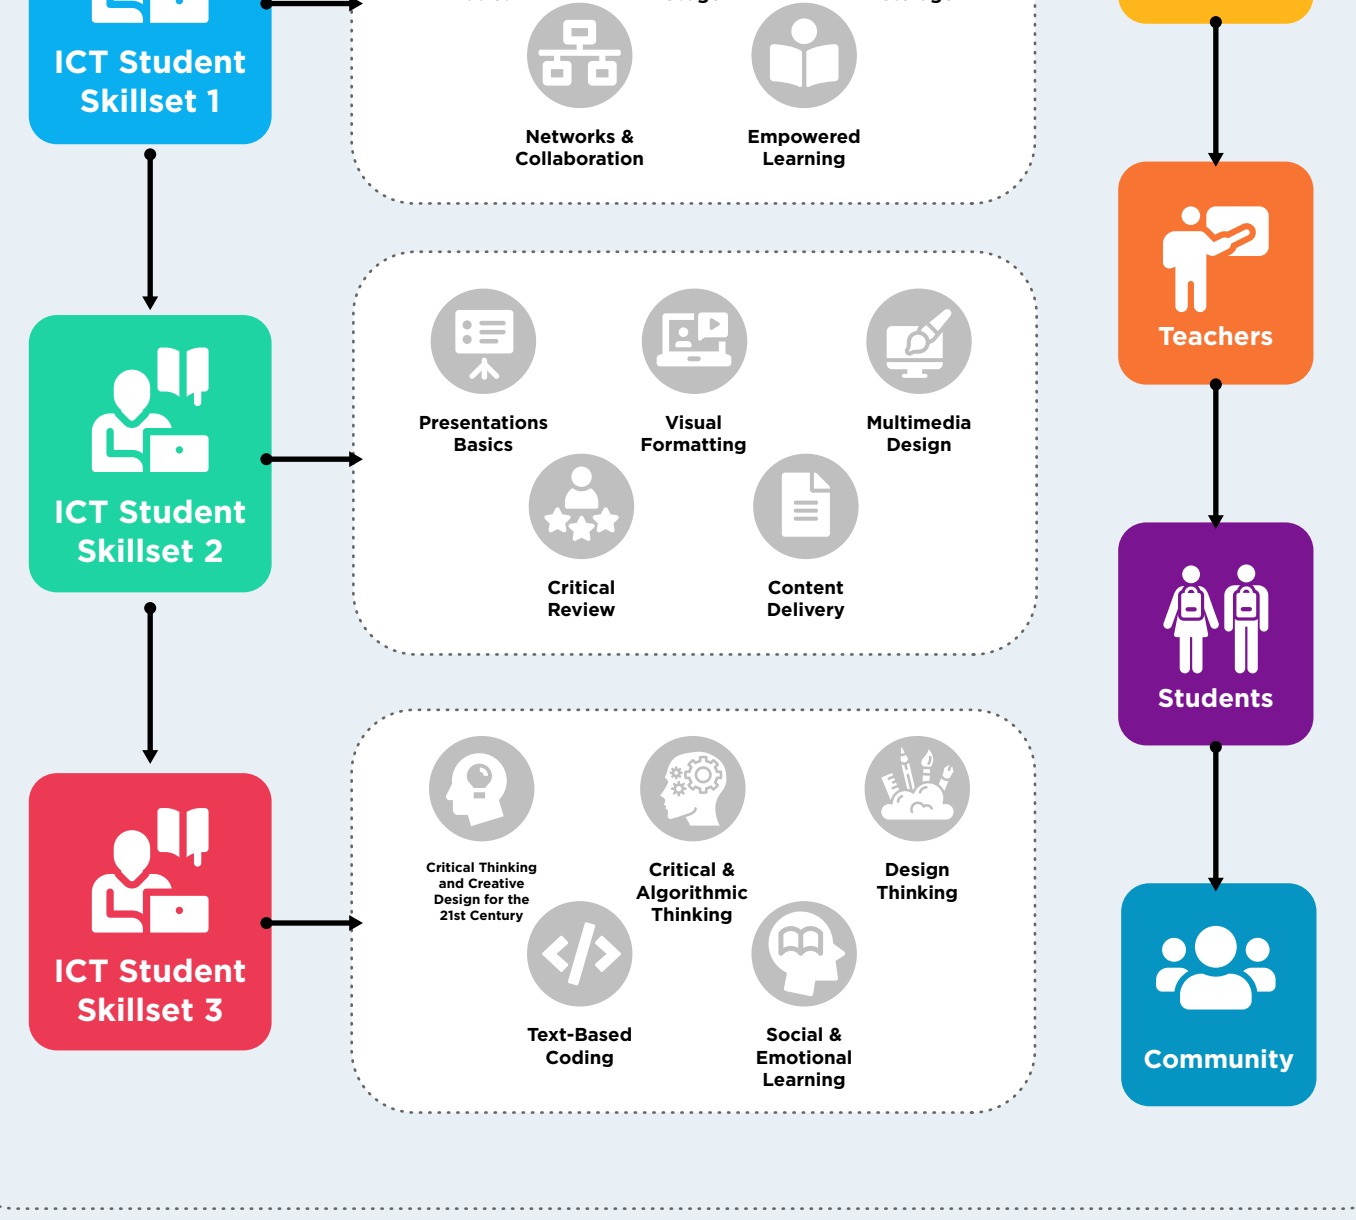

CURRICULUM IMPLEMENTATION FOR ACCESS AND EQUITY: COMPUTERS FOR SCHOOLS BURUNDI SOFAIR PROJECT - 2 YEAR ICT SKILL DEVELOPMENT CURRICULUM DEVELOPMENT

SECONDARY