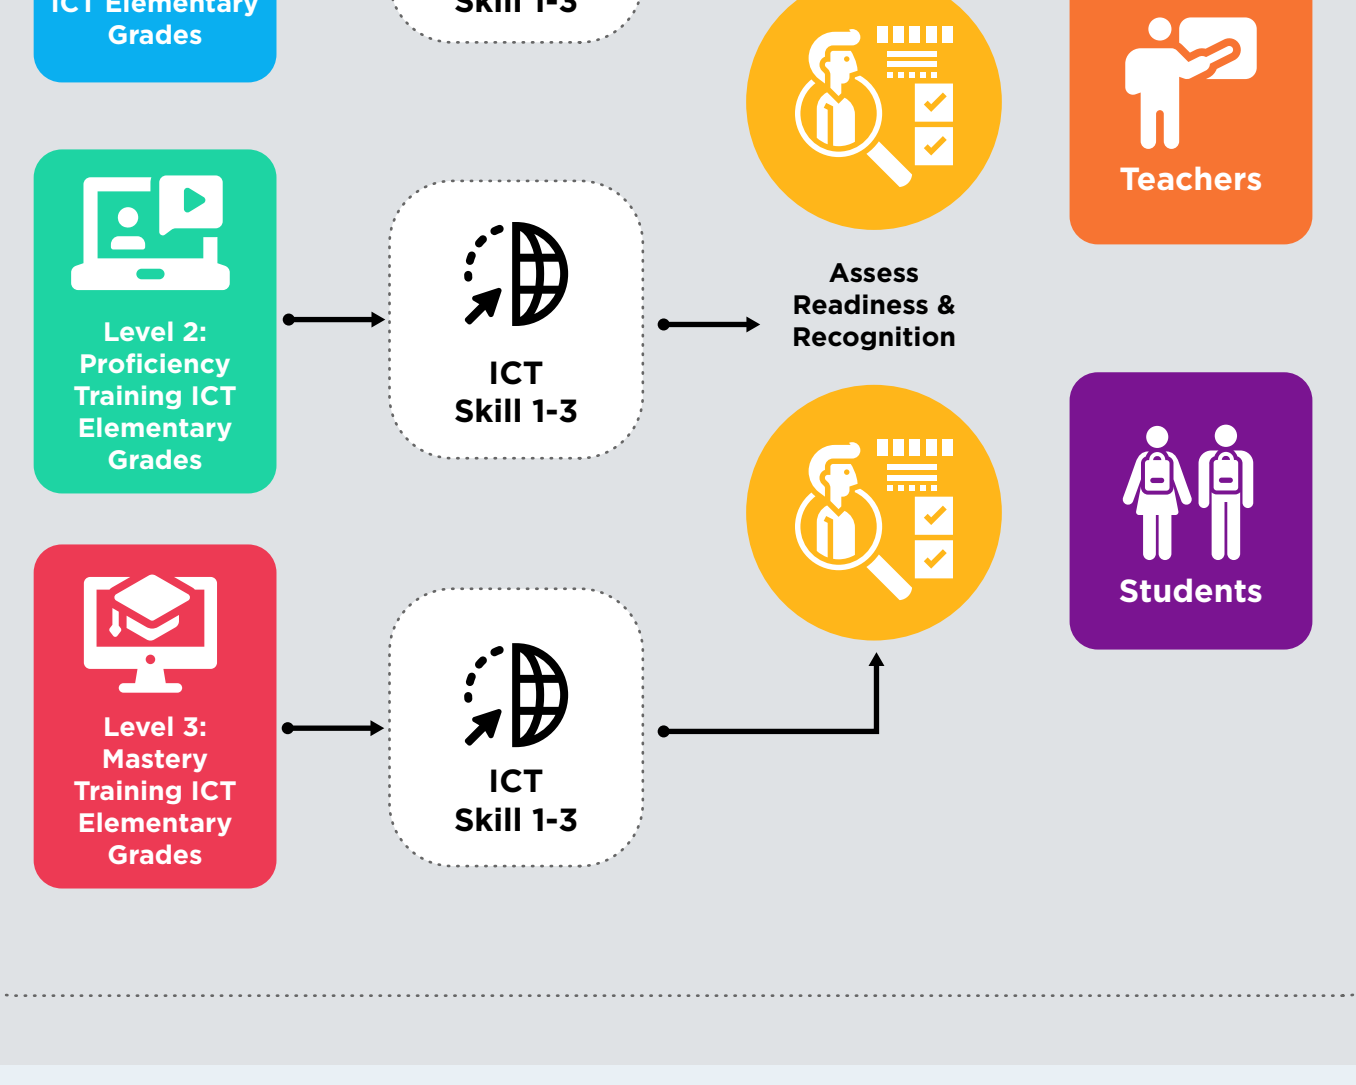

ACCESS AND EQUITY: COMPUTERS FOR SCHOOLS BURUNDI SOFAIR PROJECT - 2 YEAR ICT SKILL DEVELOPMENT CURRICULUM DEVELOPMENT