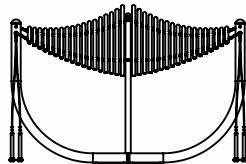

PAGODA BELLS:

MANTA RAY:

C Major Diatonic