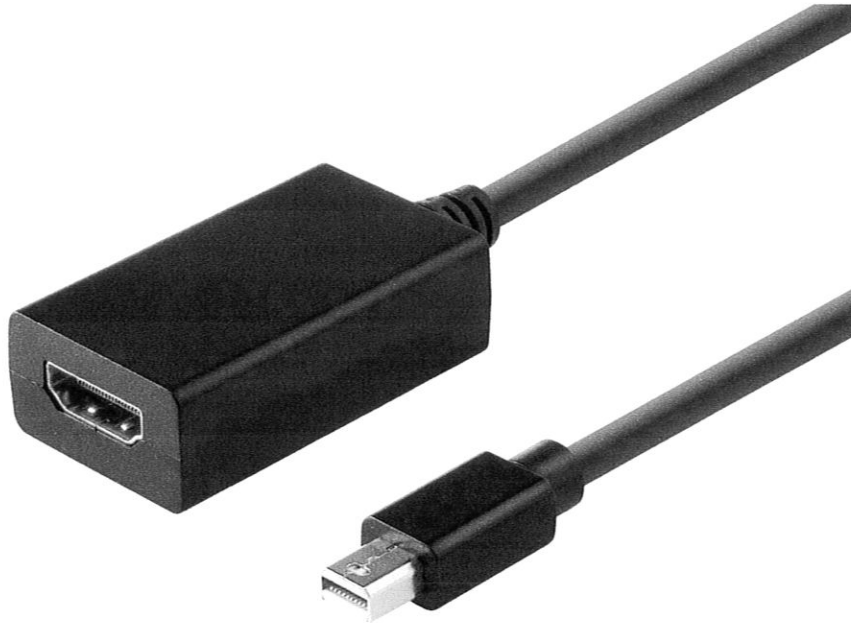

Share Facebook Twitter

Monoprice Mini DisplayPort 1.1 to HDMI Adapter with Audio Support, Black

68 Reviews | 6 Questions, 10 Answers

Product # 12742

$4.99

Qty: - 1 +

NOTIFY ME

ADD TO WISHLIST

x Out of Stock ETA: 11/16/2018

Volume Pricing

(Log In to see Member Pricing)

Qty: 1
$4.99

Qty: 2-9
$4.89

Qty: 10-19
$4.79

Qty: 20-49
$4.69

Qty: 50+
$4.59

ADVERTISEMENT

USB-C Adapter from HYPER - The World's Fastest USB-C Hub

50Gbps, Precision-Milled, Slim & Compact. Buy Yours Today. hypershops.com/usbc/adapter

Close